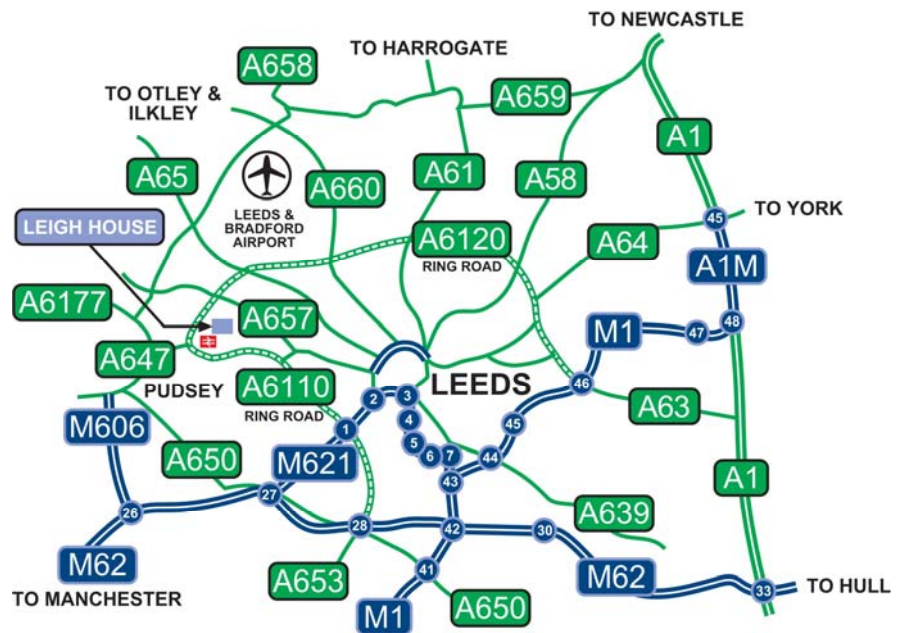

### How to Find Us

Directions from:

**M1:** take M1 junction 43 onto M621 and then follow directions for M621

**M62:** take M62 junction 27 onto M621 and then follow directions for M621

**A1 North:** follow A1-M1 link road to junction 44 and then follow directions for M621

**A1 South:** join M62 at junction 33, exit M62 junction 27 and then follow directions for M621

**M621:** Exit M621 at junction 1, follow signs for Leeds Airport around ring road (B6110), approximately 2 miles watch for Asda/Marks and Spencer on right hand side, after Asda go right at next roundabout signposted Stanningley (B6157) follow road down to viaduct, then turn right just before zebra crossing into Richardshaw Lane, go up hill and take first right into Varley Street, Leigh House is 200 metres on your left

### Regional Map

### Local Area Map